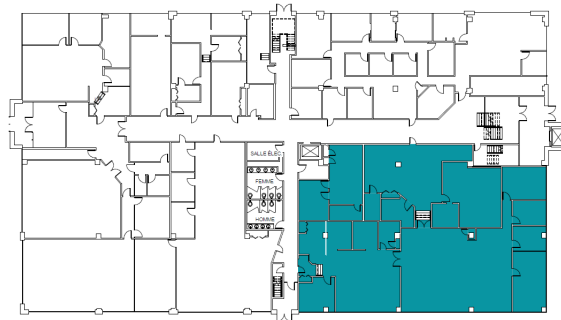

Suite Brochure

Building Information

Year of construction:
1988

Number of floors:
5

Total office space:
98252 sf

Total space:
98252 sf

External public transport:
no

Number of elevators:
2

Complexe Auteuil (6300) - Suite 108

6300 avenue Auteuil, Brossard,

Type
Office

Size
7494 sf

Availability
07/01/2026

Rate
[Inquire](#)

Notes regarding the suite

Term 10 years:
Available on demand