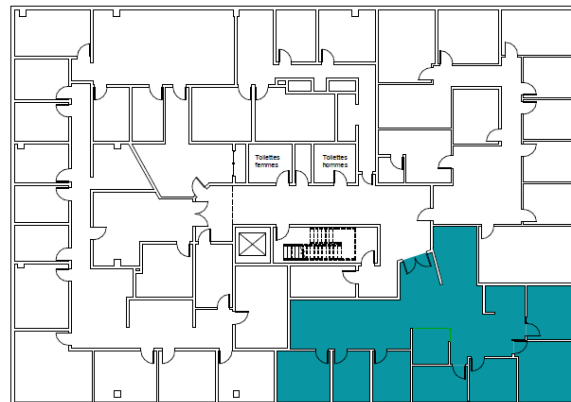

Suite Brochure

Building Information

Year of construction:
1984

Number of floors:
5

Total office space:
57668 sf

Total space:
57668 sf

External public transport:
no

Number of elevators:
1

Complexe Auteuil (6400) - Suite 410

6400 avenue Auteuil, Brossard,

Type
Office

Size
2272 sf

Availability
02/01/2027

Rate
[Inquire](#)

Notes regarding the suite

Term 10 years:
Available on demand